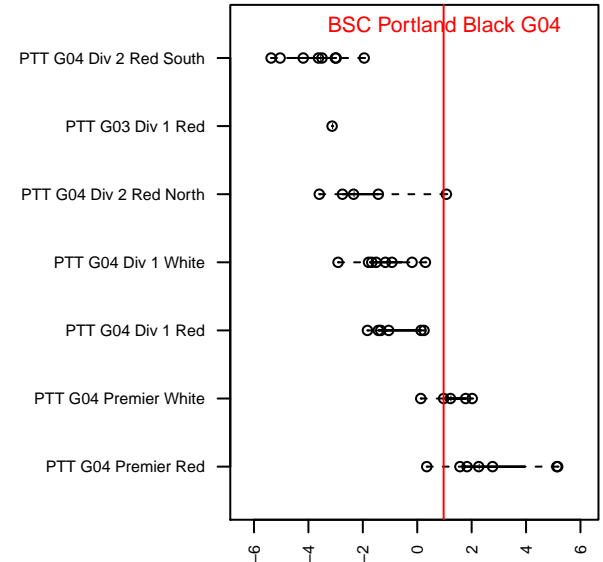

BSC Portland Black G04

Bridlemile SC
 Portland, OR
 G04 total strength=1376
 attack=5.83 defense=9.32
 fall league = PTT G04 Premier White
 spr league = Spr OYS G04 Premier White

alt names used:
 BSC 04G Black
 BSC G04 (OR)
 BSC 04G Black

Venues played:
 2017 PTT G04 Premier White
 2017 PacNW Winter Classic 2004 Premier 2
 2017 Spr OYS G04 Premier White

BSC Portland Black G04
 Dots are actual minus expected GF (blue circles) and GA (red triangles).
 Blue line is smoothed change in attack strength. Red is smoothed change in defense strength.

**attack and defense variance (black dot)
relative to other teams
and top 10 in region**

**attack and defense rating
relative to others at age
and all opponents in last 13 months**

Performance relative to 13 month average