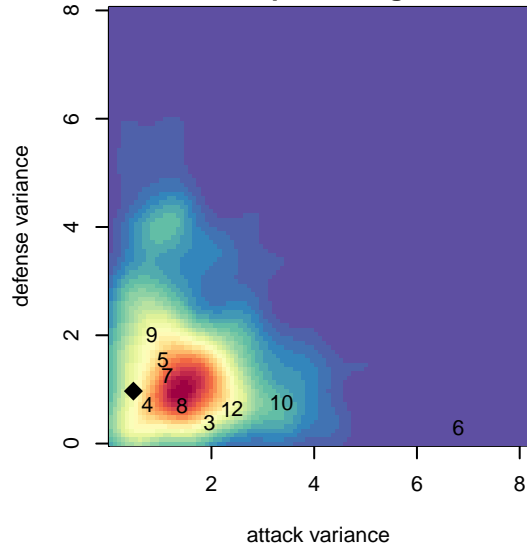

BSC Portland Black G04

Bridlemile SC
 Portland, OR
 G04 total strength=1376
 attack=5.83 defense=9.32
 fall league = PTT G04 Premier White
 spr league = Spr OYS G04 Premier White

alt names used:
 BSC 04G Black
 BSC G04 (OR)
 BSC 04G Black

Venues played:
 2017 PTT G04 Premier White
 2017 PacNW Winter Classic 2004 Premier 2
 2017 Spr OYS G04 Premier White

BSC Portland Black G04
 Dots are actual minus expected GF (blue circles) and GA (red triangles).
 Blue line is smoothed change in attack strength. Red is smoothed change in defense strength.

**attack and defense variance (black dot)
relative to other teams
and top 10 in region**

**attack and defense rating
relative to others at age
and all opponents in last 13 months**

Performance relative to 13 month average